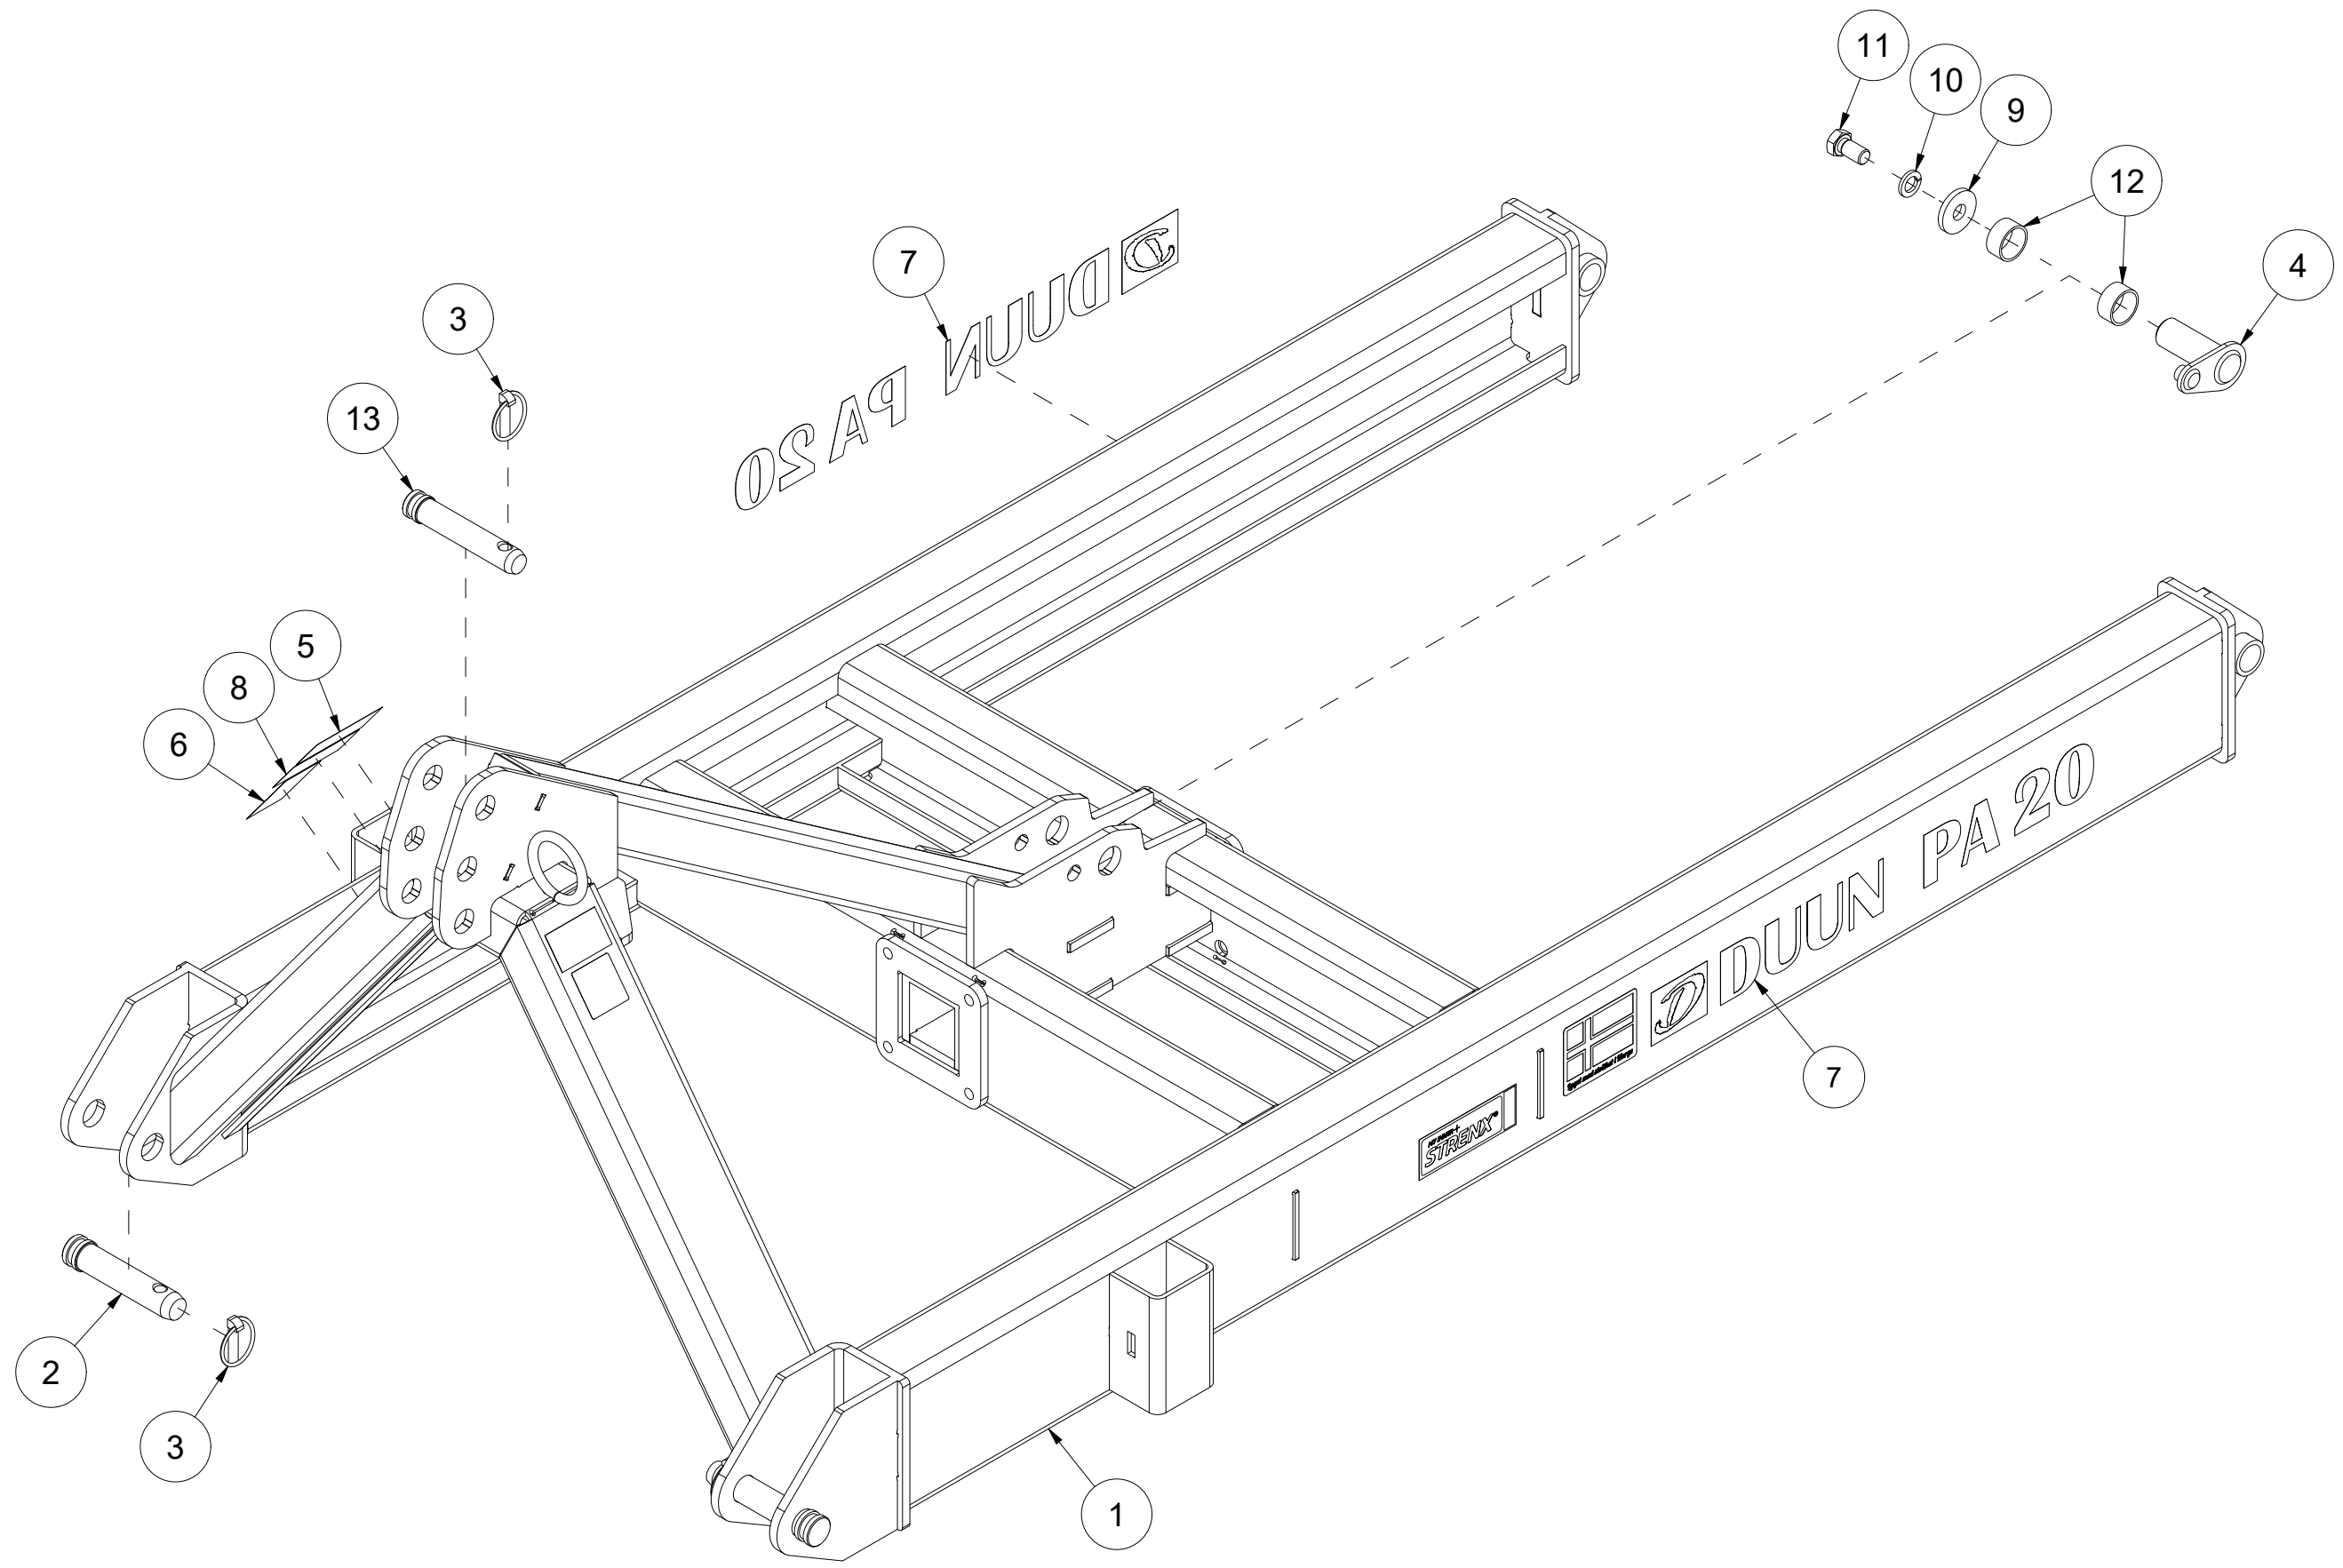

PA20 Spare parts catalogue

Duun Industrier as
7630 Åsen, Norway
www.duun.no

001 Tractor attachment PA20

Pos	Qty	Article no	Designation
1	1	32211001	Tractor attachment PA20
2	2	2551730	Drawbar bolt cat. 2 Ø28x95
3	3	2556142	Linch pin Ø10x40
4	1	32211004	Bolt Ø30
5	1	2935064	Adhesive label 90x48 Instruction manual
6	1	2935069	Adhesive label 90x48 Crush hazard
7	2	2935152	Adhesive label PA20
8	1	2935171	Adhesive label power transmission shaft
9	1	33101037	Washer Ø17/46x6
10	1	2534078	Spring washer M16 EIZn DIN 127
11	1	2422485	Hexagon screw M16x30 EIZn 8.8 DIN 933
12	2	32211007	Sleeve Ø33/38x18
13	1	2526326	Top strut bolt cat. 2 Ø25,4x103

002 Shaft PA20

Pos	Qty	Article no	Designation
1	8	2531072	Washer M14 EIZn DIN 125
2	2	32201043	Bracket
3	2	31231079	Attachment plate for safety funnel
4	2	2954175	Flange bearing UCF 210 50mm
5	8	2534072	Spring washer M14 EIZn DIN 127
6	8	2422398	Hexagon screw M14x40 EIZn 8.8 DIN 933
7	1	32211003	Shaft Ø50
8	4	2531047	Washer M8 EIZn DIN 125
9	4	2534047	Spring washer M8 EIZn DIN 127
10	4	2422240	Hexagon screw M8x16 EIZn 8.8 DIN 933
11	2	32101055	Protective funnel with hole 2xØ10_Ø105

003 Cylinder PA20

Pos	Qty	Article no	Designation
1	1	2955379	Cylinder Ø60/40 SL600
2	2	2957759	Hexagon nipple GEK BSP 3/8" L10 ED
3	2	32211008	Nozzle Ø1,5/10x1

004 Power transmission shaft PA20

Pos	Qty	Article no	Designation
1	1	2962163	Power transmission shaft wide-angle implement 3/4" L1010