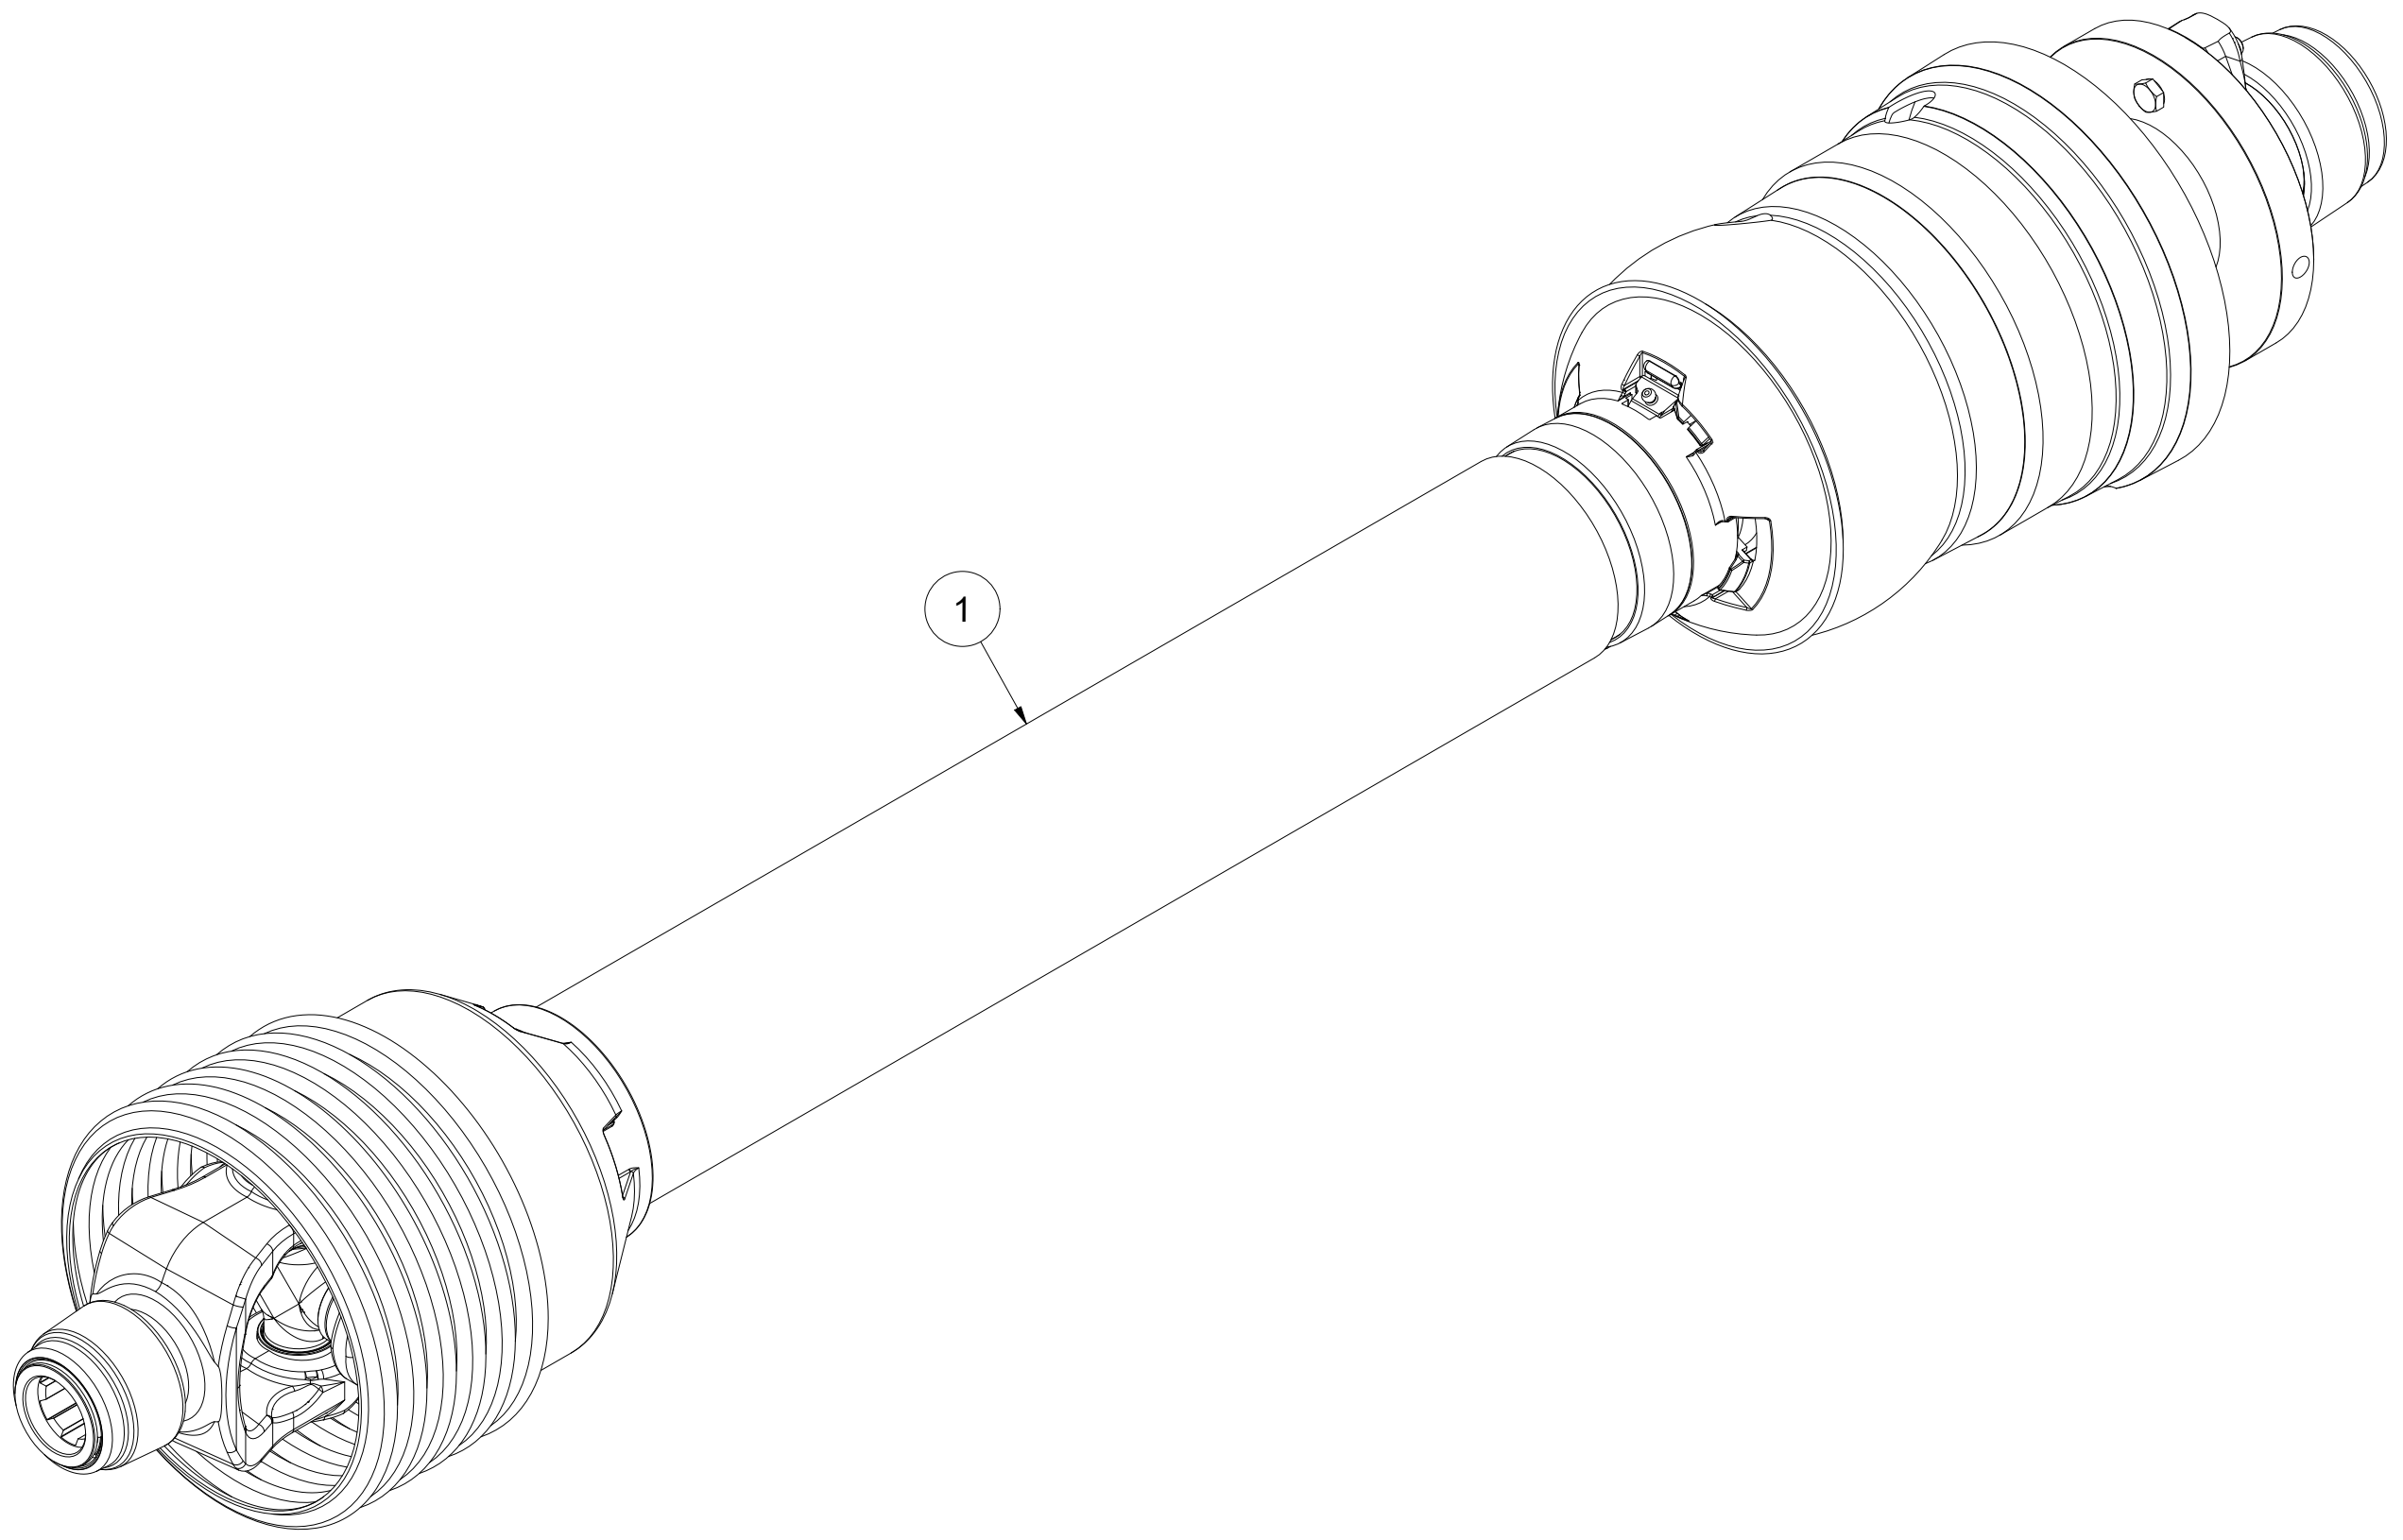

PA20 Spare parts catalogue

Duun Industrier as
7630 Åsen, Norway
www.duun.no

001 Tractor attachment PA20

Pos	Qty	Article no	Designation
1	1	32211001	Tractor attachment PA20
2	2	2551730	Drawbar bolt cat. 2 Ø28x95
3	3	2556142	Linch pin Ø10x40
4	1	32211004	Bolt Ø30
5	1	2935064	Adhesive label 90x48 Instruction manual
6	1	2935069	Adhesive label 90x48 Crush hazard
7	2	2935152	Adhesive label PA20
8	1	2935171	Adhesive label power transmission shaft
9	1	33101037	Washer Ø17/46x6
10	1	2534078	Spring washer M16 EIZn DIN 127
11	1	2422485	Hexagon screw M16x30 EIZn 8.8 DIN 933
12	2	32211007	Sleeve Ø33/38x18
13	1	2526326	Top strut bolt cat. 2 Ø25,4x103

002 Shaft PA20

Pos	Qty	Article no	Designation
1	8	2531072	Washer M14 EIZn DIN 125
2	2	32201043	Bracket
3	2	31231079	Attachment plate for safety funnel
4	2	2954175	Flange bearing UCF 210 50mm
5	8	2534072	Spring washer M14 EIZn DIN 127
6	8	2422398	Hexagon screw M14x40 EIZn 8.8 DIN 933
7	1	32211003	Shaft Ø50
8	4	2531047	Washer M8 EIZn DIN 125
9	4	2534047	Spring washer M8 EIZn DIN 127
10	4	2422240	Hexagon screw M8x16 EIZn 8.8 DIN 933
11	2	32101055	Protective funnel with hole 2xØ10_Ø105

003 Cylinder PA20

Pos	Qty	Article no	Designation
1	1	2955379	Cylinder Ø60/40 SL600
2	2	2957759	Hexagon nipple GEK BSP 3/8" L10 ED
3	2	32211008	Nozzle Ø1,5/10x1

004 Power transmission shaft PA20

Pos	Qty	Article no	Designation
1	1	2962163	Power transmission shaft wide-angle implement 3/4" L1010