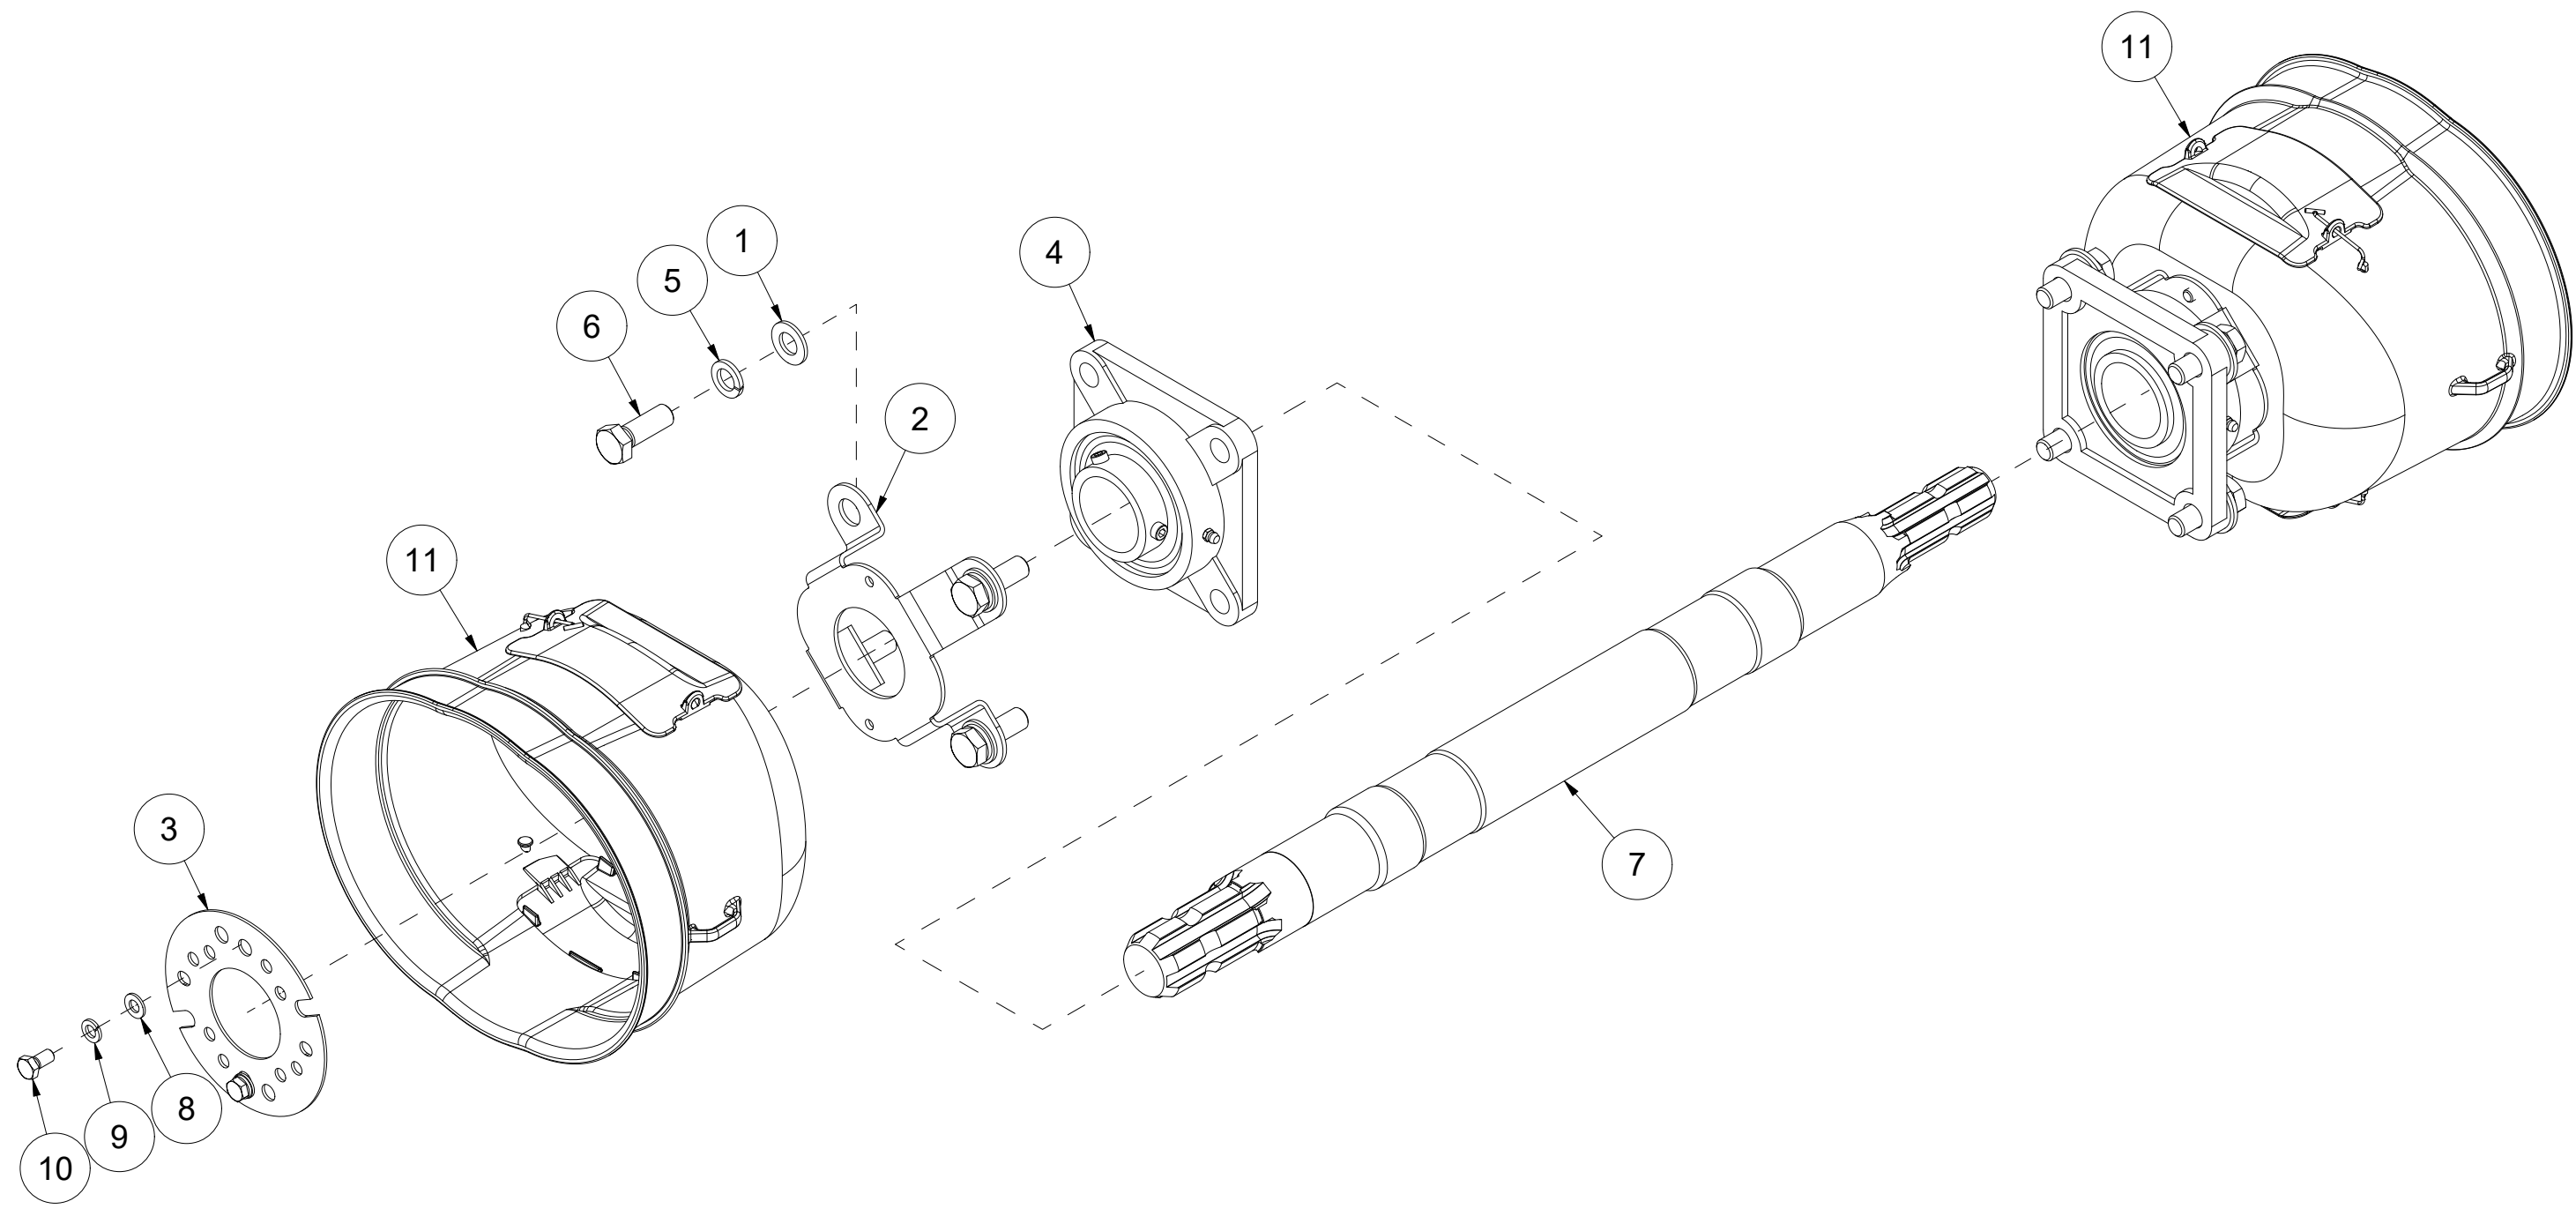

PA20 Spare parts catalogue

Duun Industrier as
7630 Åsen, Norway
www.duun.no

001 Tractor attachment PA20

Pos	Qty	Article no	Designation
1	1	32211001	Tractor attachment PA20
2	2	2551730	Drawbar bolt cat. 2 Ø28x95
3	3	2556142	Linch pin Ø10x40
4	1	32211004	Bolt Ø30
5	1	2935064	Adhesive label 90x48 Instruction manual
6	1	2935069	Adhesive label 90x48 Crush hazard
7	2	2935152	Adhesive label PA20
8	1	2935171	Adhesive label power transmission shaft
9	1	33101037	Washer Ø17/46x6
10	1	2534078	Spring washer M16 EIZn DIN 127
11	1	2422485	Hexagon screw M16x30 EIZn 8.8 DIN 933
12	2	32211007	Sleeve Ø33/38x18
13	1	2526326	Top strut bolt cat. 2 Ø25,4x103

002 Shaft PA20

Pos	Qty	Article no	Designation
1	8	2531072	Washer M14 EIZn DIN 125
2	2	32201043	Bracket
3	2	31231079	Attachment plate for safety funnel
4	2	2954175	Flange bearing UCF 210 50mm
5	8	2534072	Spring washer M14 EIZn DIN 127
6	8	2422398	Hexagon screw M14x40 EIZn 8.8 DIN 933
7	1	32211003	Shaft Ø50
8	4	2531047	Washer M8 EIZn DIN 125
9	4	2534047	Spring washer M8 EIZn DIN 127
10	4	2422240	Hexagon screw M8x16 EIZn 8.8 DIN 933
11	2	32101055	Protective funnel with hole 2xØ10_Ø105

003 Cylinder PA20

Pos	Qty	Article no	Designation
1	1	2955379	Cylinder Ø60/40 SL600
2	2	2957759	Hexagon nipple GEK BSP 3/8" L10 ED
3	2	32211008	Nozzle Ø1,5/10x1

004 Power transmission shaft PA20

Pos	Qty	Article no	Designation
1	1	2962163	Power transmission shaft wide-angle implement 3/4" L1010