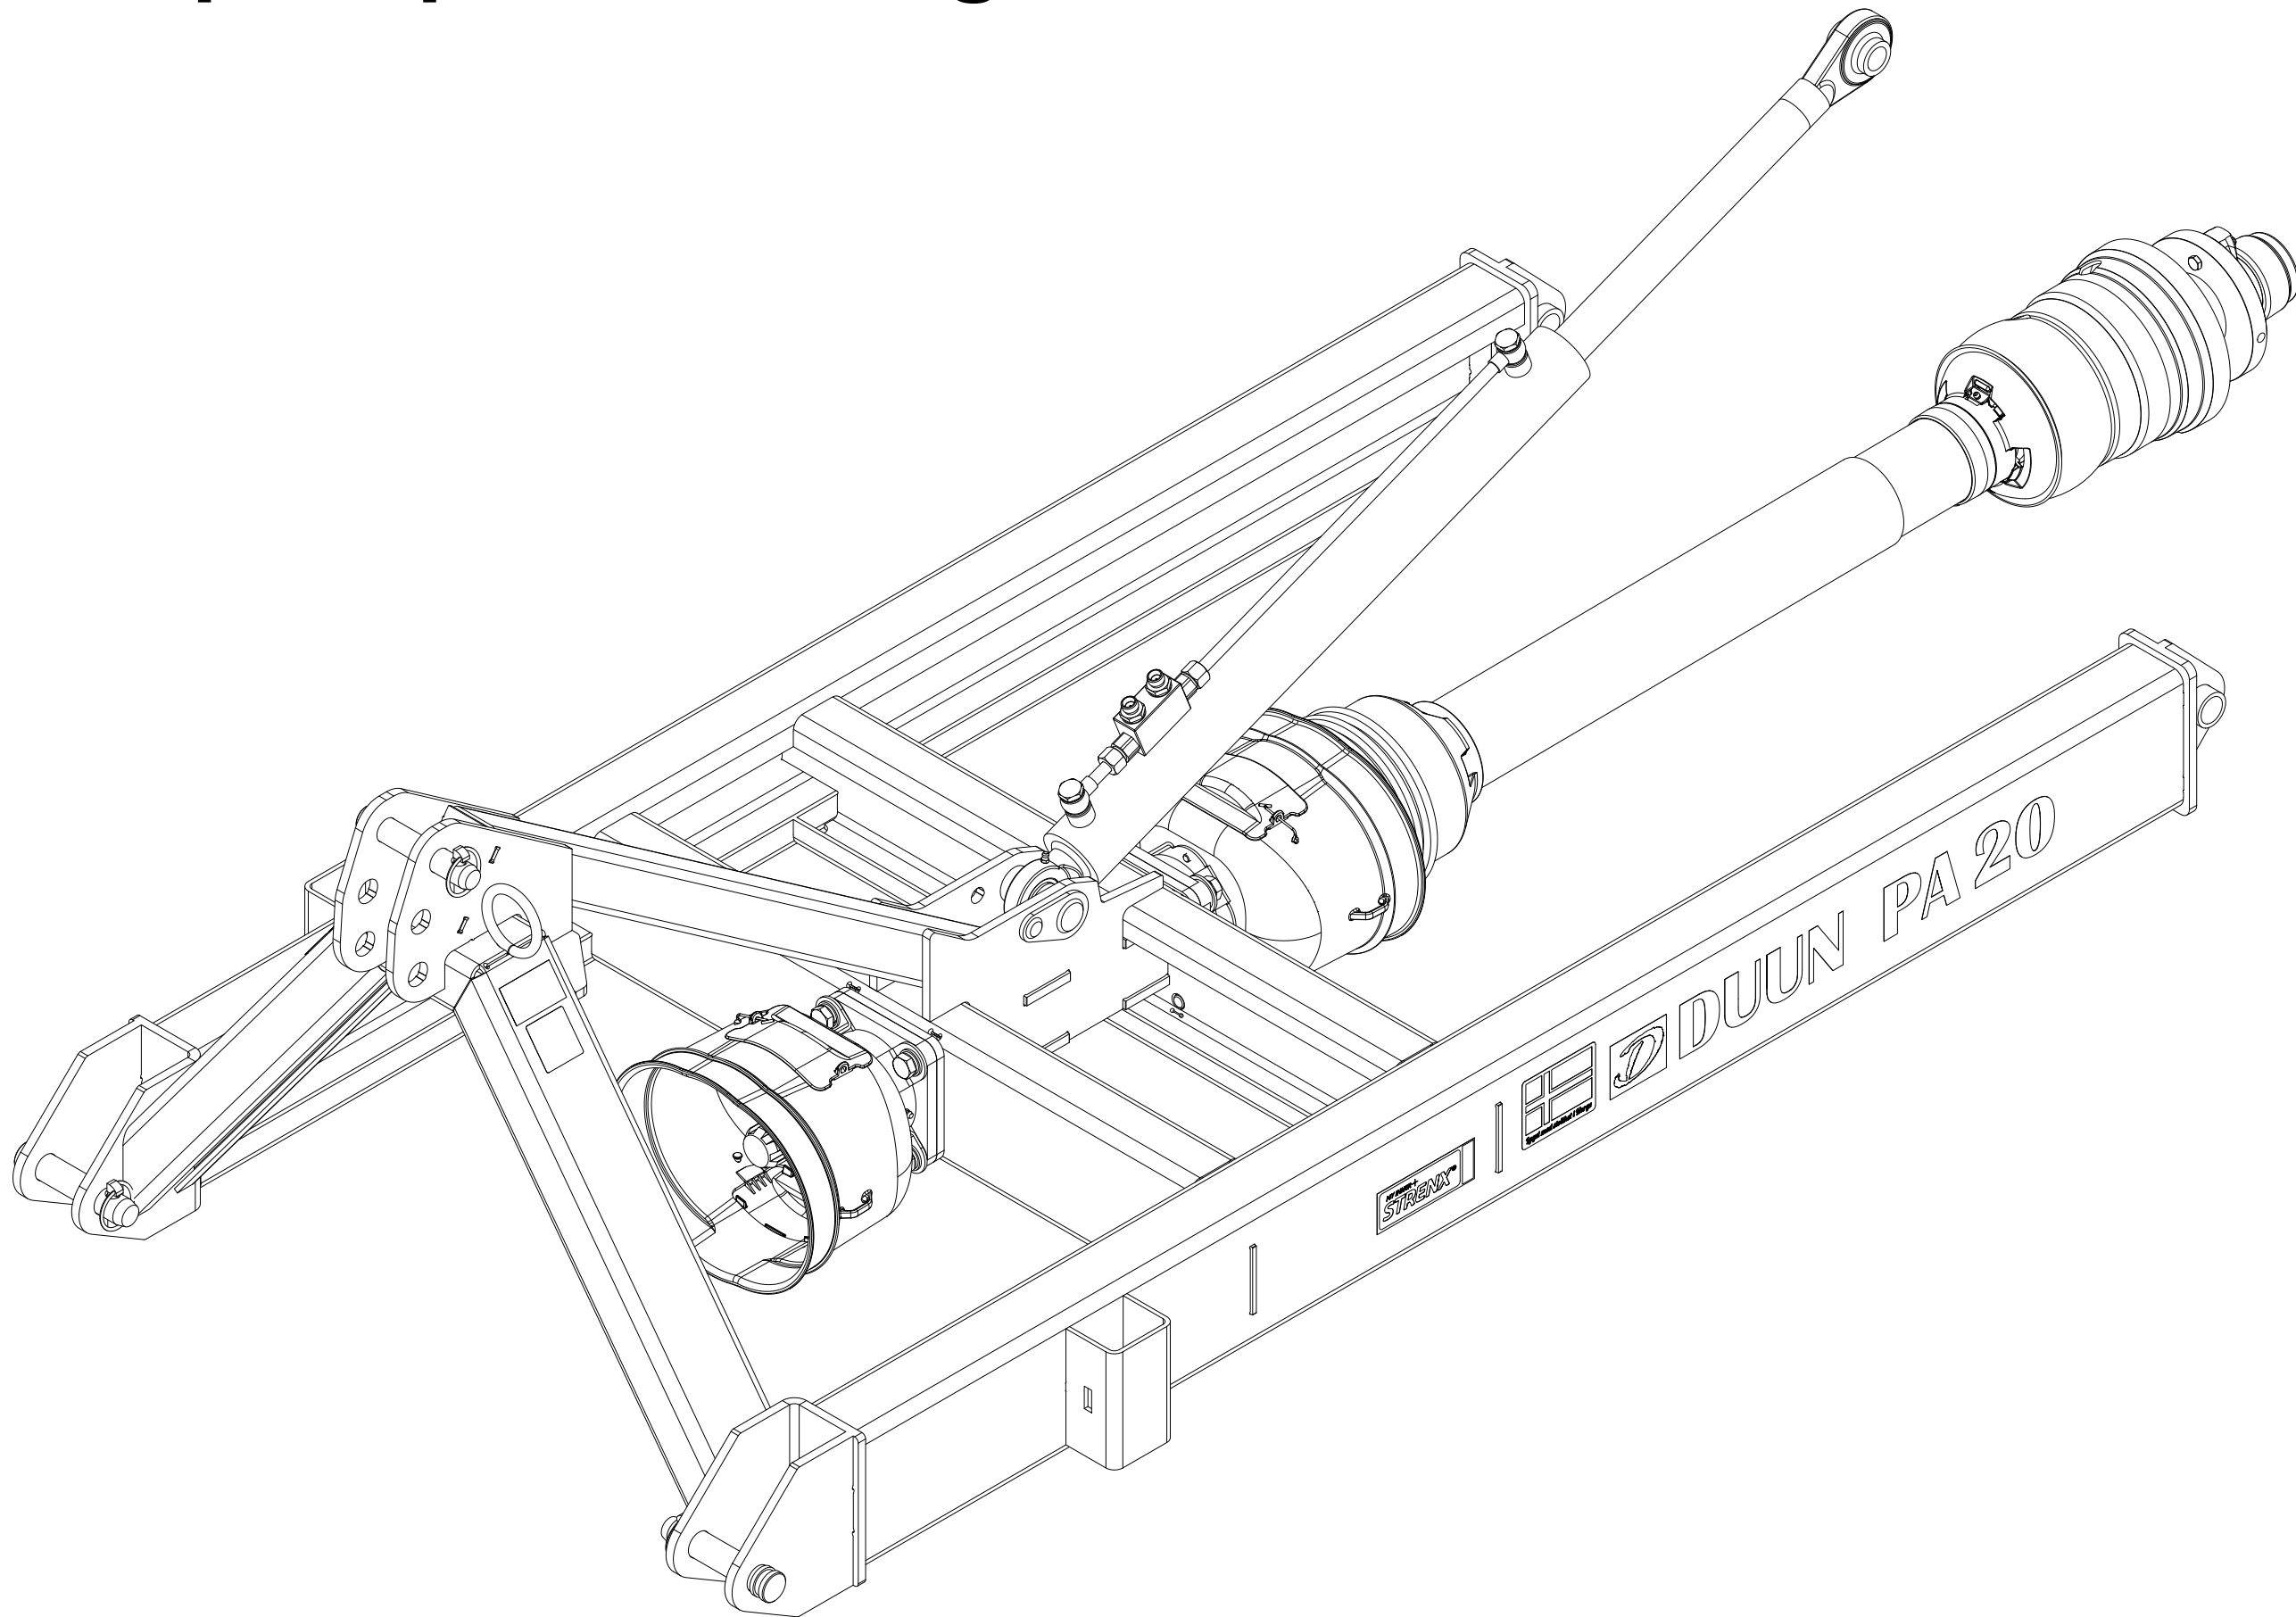

PA20 Spare parts catalogue

Duun Industrier as
7630 Åsen, Norway
www.duun.no

001 Tractor attachment PA20

Pos	Qty	Article no	Designation
1	1	32211001	Tractor attachment PA20
2	2	2551730	Drawbar bolt cat. 2 Ø28x95
3	3	2556142	Linch pin Ø10x40
4	1	32211004	Bolt Ø30
5	1	2935064	Adhesive label 90x48 Instruction manual
6	1	2935069	Adhesive label 90x48 Crush hazard
7	2	2935152	Adhesive label PA20
8	1	2935171	Adhesive label power transmission shaft
9	1	33101037	Washer Ø17/46x6
10	1	2534078	Spring washer M16 EIZn DIN 127
11	1	2422485	Hexagon screw M16x30 EIZn 8.8 DIN 933
12	2	32211007	Sleeve Ø33/38x18
13	1	2526326	Top strut bolt cat. 2 Ø25,4x103

002 Shaft PA20

Pos	Qty	Article no	Designation
1	8	2531072	Washer M14 EIZn DIN 125
2	2	32201043	Bracket
3	2	31231079	Attachment plate for safety funnel
4	2	2954175	Flange bearing UCF 210 50mm
5	8	2534072	Spring washer M14 EIZn DIN 127
6	8	2422398	Hexagon screw M14x40 EIZn 8.8 DIN 933
7	1	32211003	Shaft Ø50
8	4	2531047	Washer M8 EIZn DIN 125
9	4	2534047	Spring washer M8 EIZn DIN 127
10	4	2422240	Hexagon screw M8x16 EIZn 8.8 DIN 933
11	2	32101055	Protective funnel with hole 2xØ10_Ø105

003 Cylinder PA20

Pos	Qty	Article no	Designation
1	1	2955379	Cylinder Ø60/40 SL600
2	2	2957759	Hexagon nipple GEK BSP 3/8" L10 ED
3	2	32211008	Nozzle Ø1,5/10x1

004 Power transmission shaft PA20

Pos	Qty	Article no	Designation
1	1	2962163	Power transmission shaft wide-angle implement 3/4" L1010