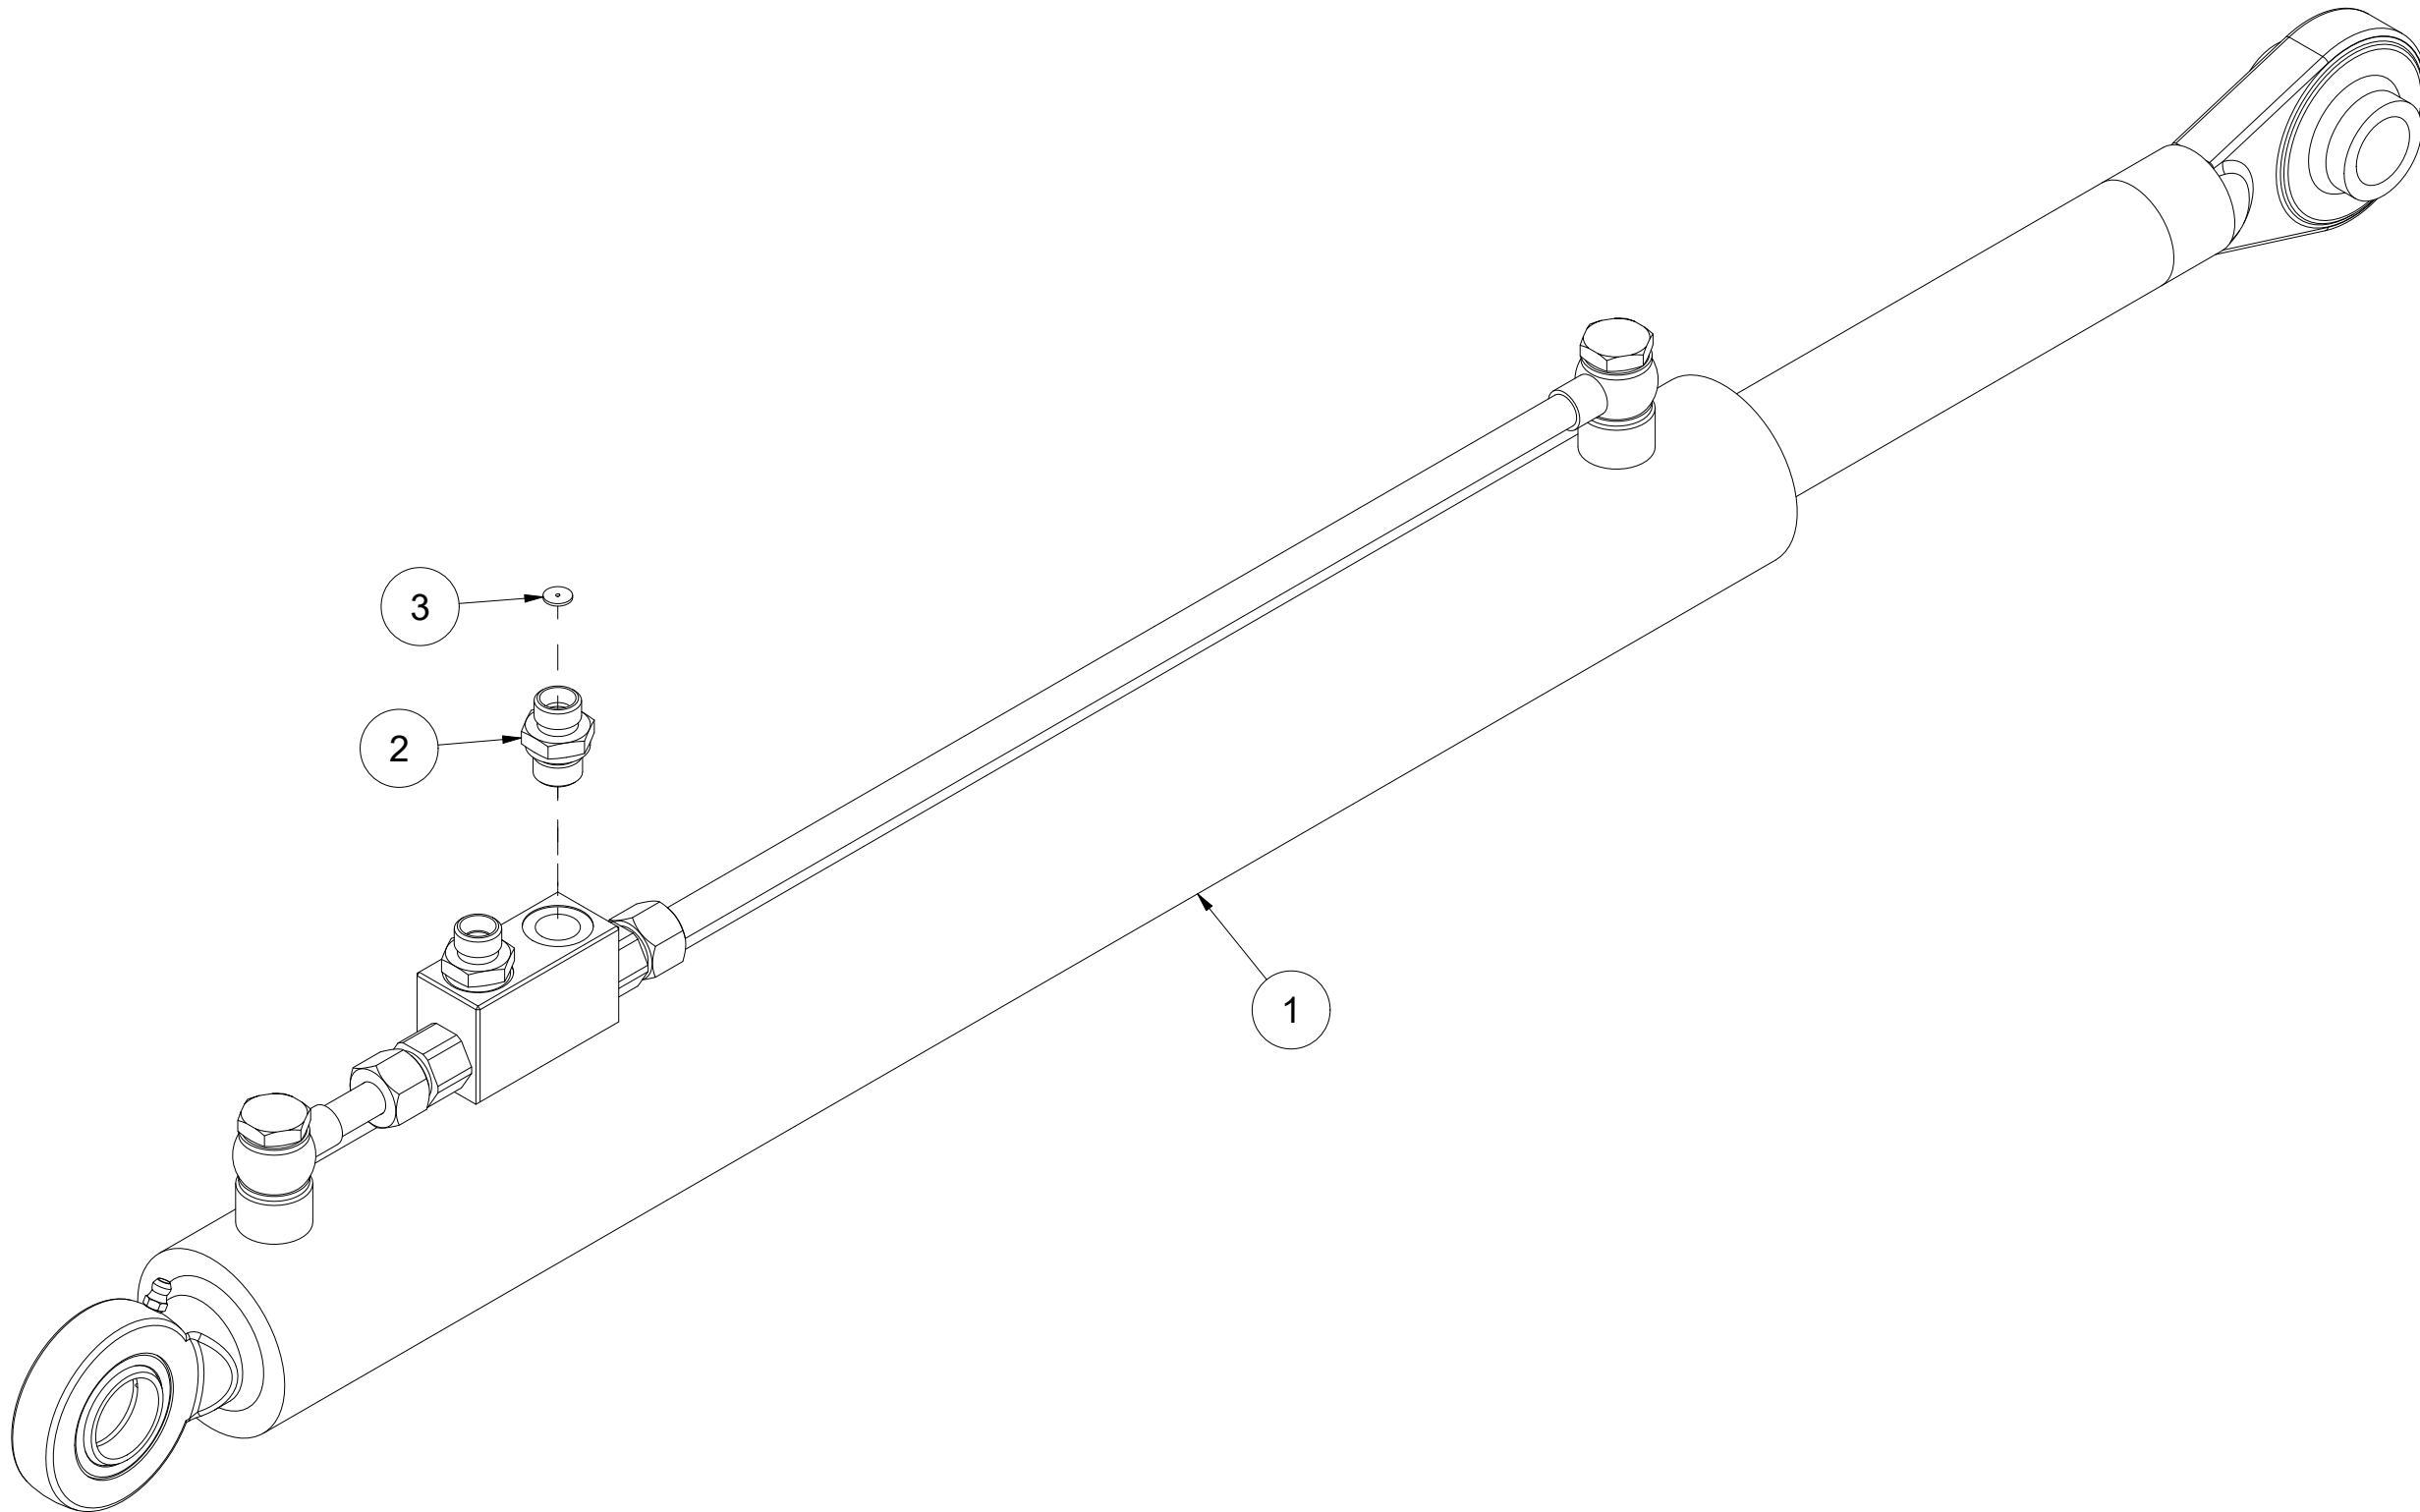

PA20 Spare parts catalogue

Duun Industrier as
7630 Åsen, Norway
www.duun.no

001 Tractor attachment PA20

Pos	Qty	Article no	Designation
1	1	32211001	Tractor attachment PA20
2	2	2551730	Drawbar bolt cat. 2 Ø28x95
3	3	2556142	Linch pin Ø10x40
4	1	32211004	Bolt Ø30
5	1	2935064	Adhesive label 90x48 Instruction manual
6	1	2935069	Adhesive label 90x48 Crush hazard
7	2	2935152	Adhesive label PA20
8	1	2935171	Adhesive label power transmission shaft
9	1	33101037	Washer Ø17/46x6
10	1	2534078	Spring washer M16 EIZn DIN 127
11	1	2422485	Hexagon screw M16x30 EIZn 8.8 DIN 933
12	2	32211007	Sleeve Ø33/38x18
13	1	2526326	Top strut bolt cat. 2 Ø25,4x103

002 Shaft PA20

Pos	Qty	Article no	Designation
1	8	2531072	Washer M14 EIZn DIN 125
2	2	32201043	Bracket
3	2	31231079	Attachment plate for safety funnel
4	2	2954175	Flange bearing UCF 210 50mm
5	8	2534072	Spring washer M14 EIZn DIN 127
6	8	2422398	Hexagon screw M14x40 EIZn 8.8 DIN 933
7	1	32211003	Shaft Ø50
8	4	2531047	Washer M8 EIZn DIN 125
9	4	2534047	Spring washer M8 EIZn DIN 127
10	4	2422240	Hexagon screw M8x16 EIZn 8.8 DIN 933
11	2	32101055	Protective funnel with hole 2xØ10_Ø105

003 Cylinder PA20

Pos	Qty	Article no	Designation
1	1	2955379	Cylinder Ø60/40 SL600
2	2	2957759	Hexagon nipple GEK BSP 3/8" L10 ED
3	2	32211008	Nozzle Ø1,5/10x1

004 Power transmission shaft PA20

Pos	Qty	Article no	Designation
1	1	2962163	Power transmission shaft wide-angle implement 3/4" L1010