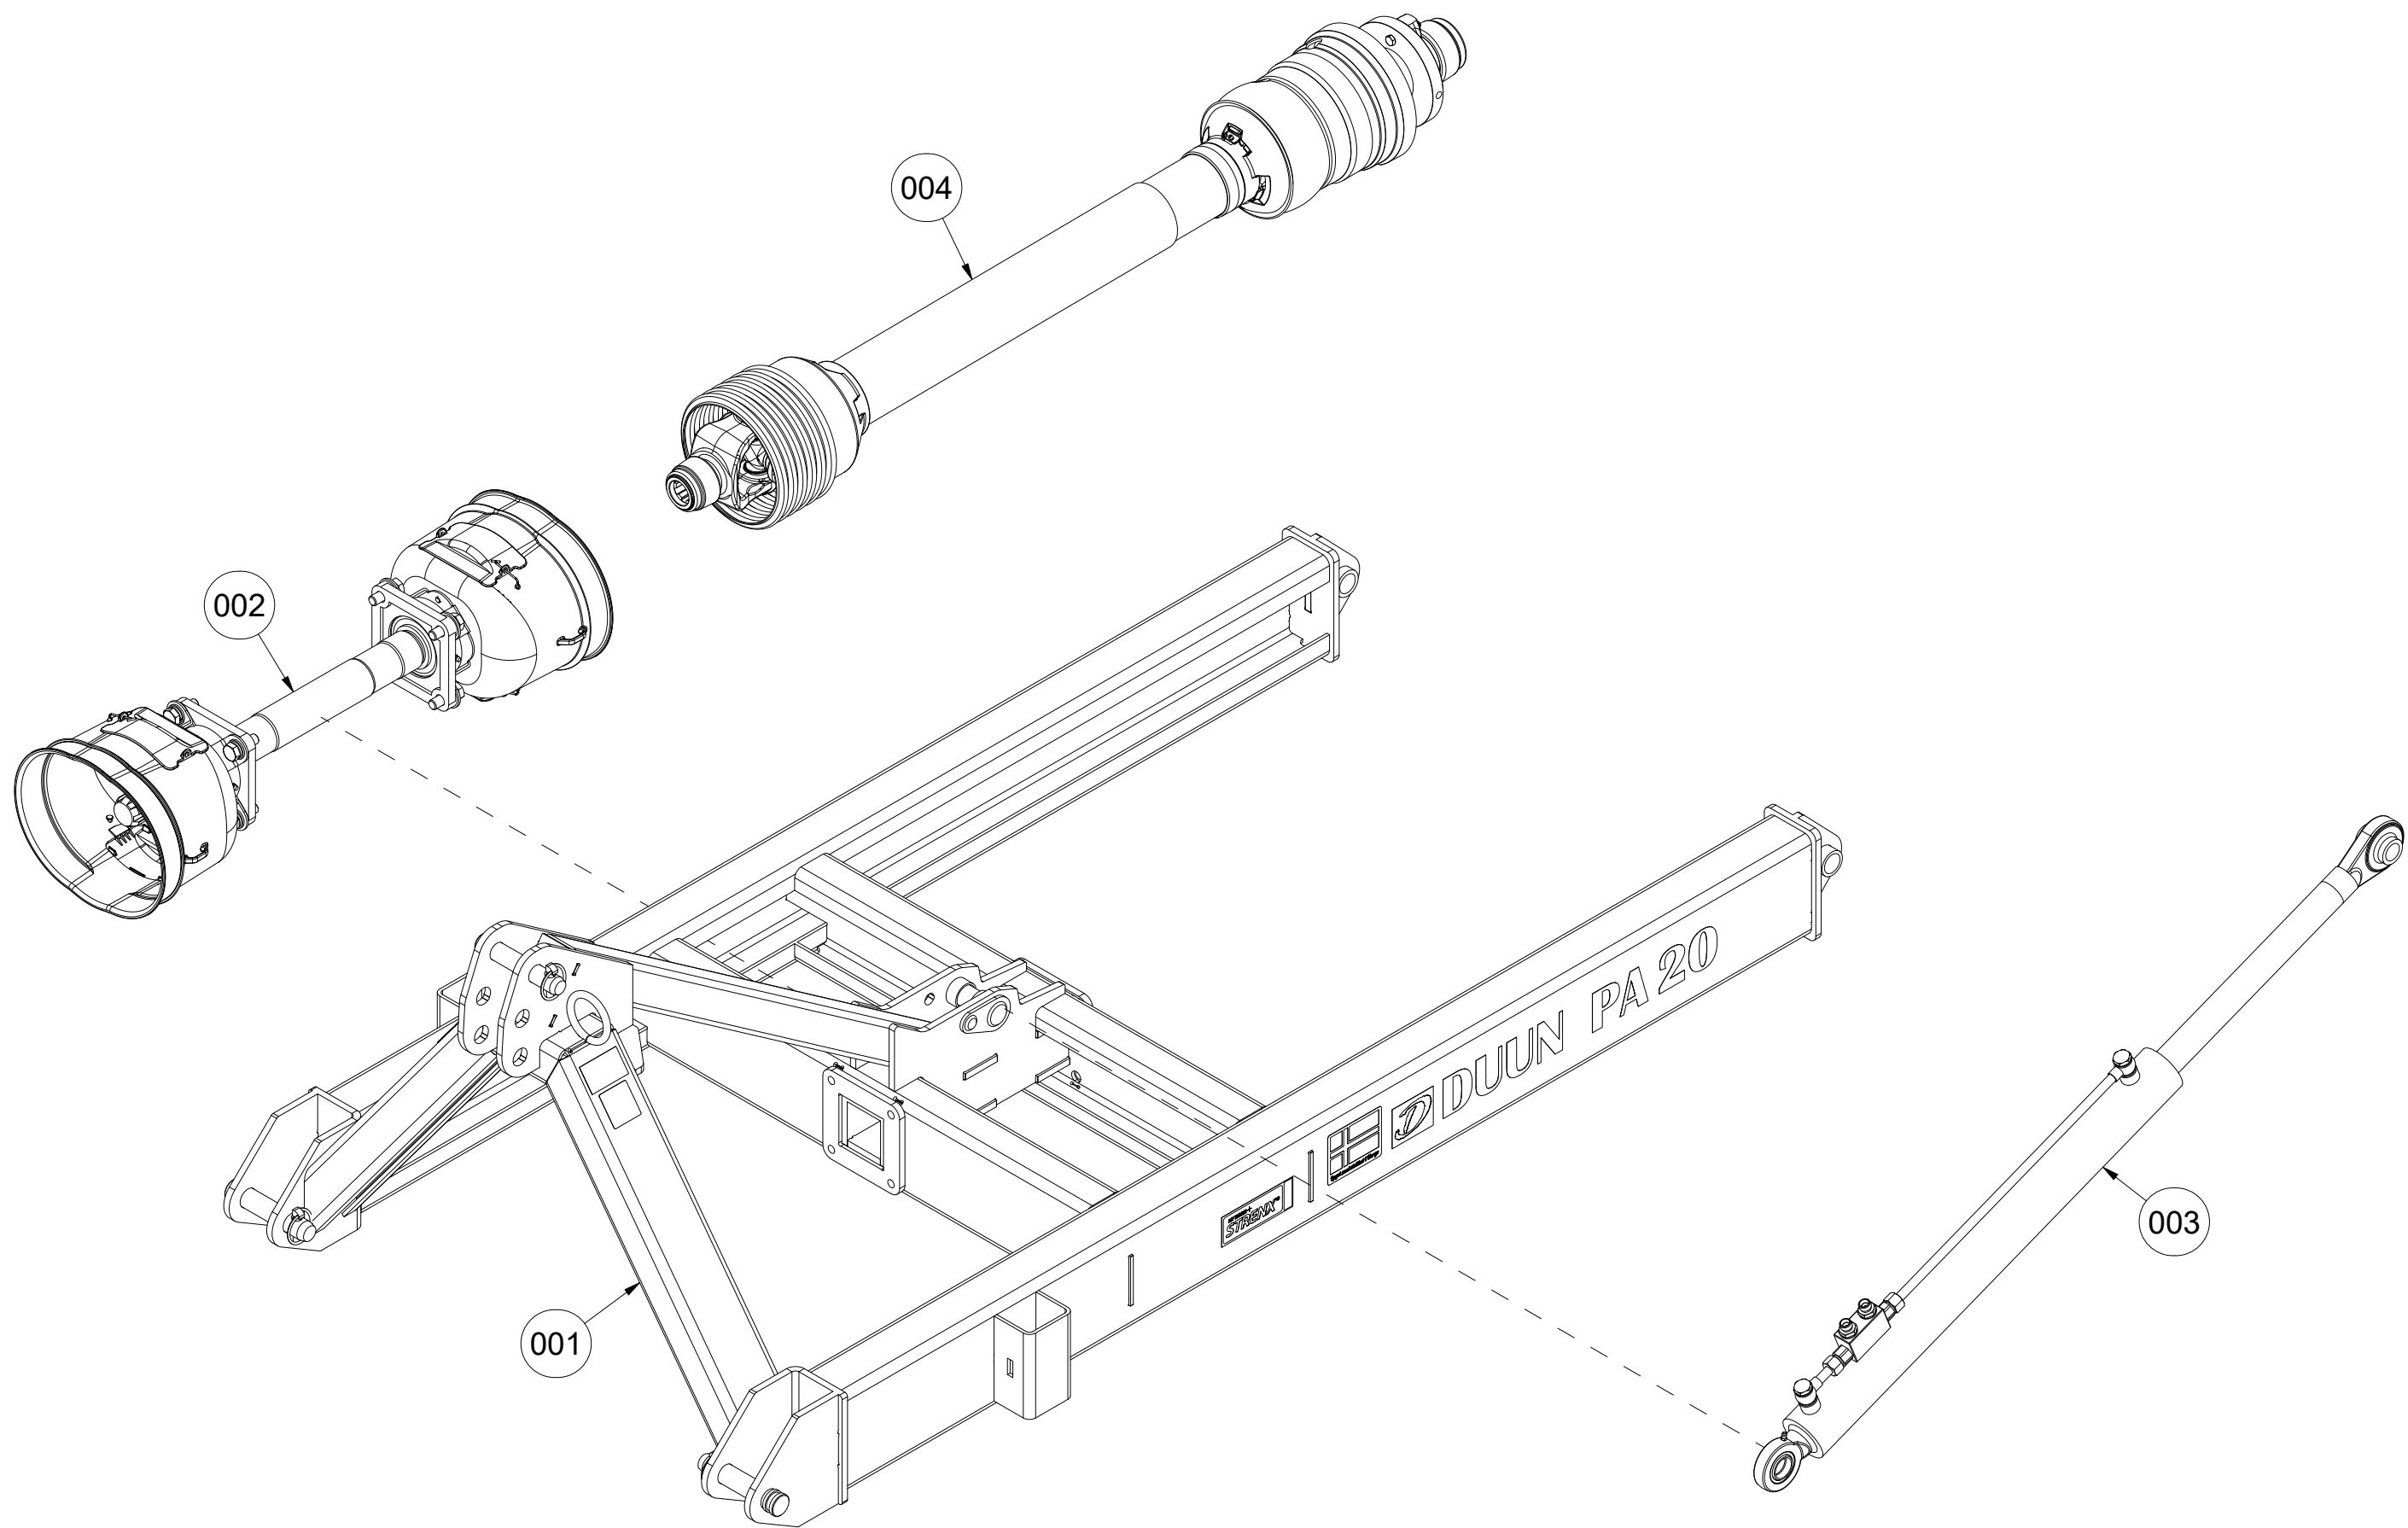

PA20 Spare parts catalogue

Duun Industrier as
7630 Åsen, Norway
www.duun.no

001 Tractor attachment PA20

Pos	Qty	Article no	Designation
1	1	32211001	Tractor attachment PA20
2	2	2551730	Drawbar bolt cat. 2 Ø28x95
3	3	2556142	Linch pin Ø10x40
4	1	32211004	Bolt Ø30
5	1	2935064	Adhesive label 90x48 Instruction manual
6	1	2935069	Adhesive label 90x48 Crush hazard
7	2	2935152	Adhesive label PA20
8	1	2935171	Adhesive label power transmission shaft
9	1	33101037	Washer Ø17/46x6
10	1	2534078	Spring washer M16 EIZn DIN 127
11	1	2422485	Hexagon screw M16x30 EIZn 8.8 DIN 933
12	2	32211007	Sleeve Ø33/38x18
13	1	2526326	Top strut bolt cat. 2 Ø25,4x103

002 Shaft PA20

Pos	Qty	Article no	Designation
1	8	2531072	Washer M14 EIZn DIN 125
2	2	32201043	Bracket
3	2	31231079	Attachment plate for safety funnel
4	2	2954175	Flange bearing UCF 210 50mm
5	8	2534072	Spring washer M14 EIZn DIN 127
6	8	2422398	Hexagon screw M14x40 EIZn 8.8 DIN 933
7	1	32211003	Shaft Ø50
8	4	2531047	Washer M8 EIZn DIN 125
9	4	2534047	Spring washer M8 EIZn DIN 127
10	4	2422240	Hexagon screw M8x16 EIZn 8.8 DIN 933
11	2	32101055	Protective funnel with hole 2xØ10_Ø105

003 Cylinder PA20

Pos	Qty	Article no	Designation
1	1	2955379	Cylinder Ø60/40 SL600
2	2	2957759	Hexagon nipple GEK BSP 3/8" L10 ED
3	2	32211008	Nozzle Ø1,5/10x1

004 Power transmission shaft PA20

Pos	Qty	Article no	Designation
1	1	2962163	Power transmission shaft wide-angle implement 3/4" L1010